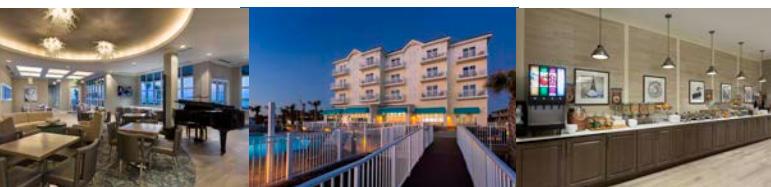

SPRINGHILL SUITES BY MARRIOTT® NEW SMYRNA BEACH

512 Flagler Ave. / New Smyrna Beach, FL 32169
P 386.427.0512

marriott.com/dabsh