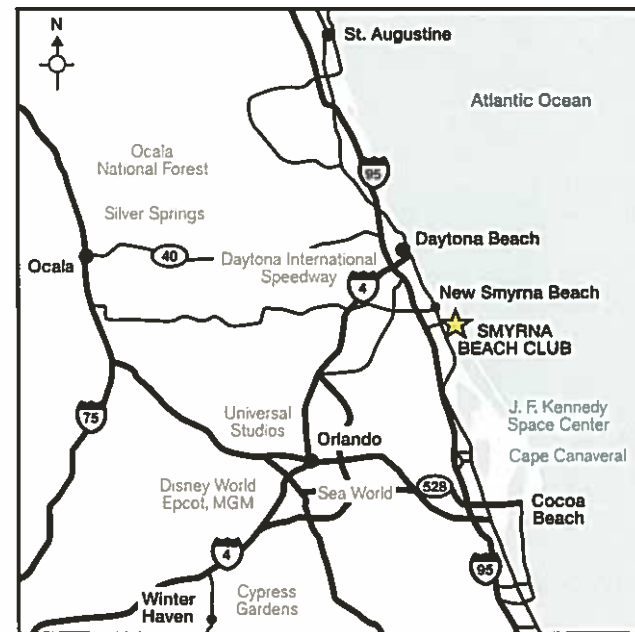

Smyrna Beach Club

Smyrna Beach Club

venue (Route A1A)
 ch, FL 32169
 |-8555
 : 386-427-5501
 achclub.com
 r.com

SOURCES
 are well-managed
 ed spaces and
 a floor
 vt No. 518-EDC-002631
 wardship Council

Smyrna Beach Club is an ideal destination for those seeking the convenience of ocean front accommodations. Our secure, gated complex offers 1, 2 and 3 bedroom condominium units conveniently located directly on the beach and near restaurants, shopping and golf. With incredible balcony views, lush landscaping, large pool, sun deck, lighted tennis and shuffleboard courts, there is something for every member of your family or group. Individually owned, the interiors are uniquely finished and equipped with all of the appliances and amenities you will need.

New Smyrna Beach has two main downtown shopping districts, numerous shopping plazas and many of our restaurants are noted for their seafood specialties.

Smyrna Beach Club is also within short driving distance of Kennedy Space Center, Central Florida theme parks, numerous wildlife areas and historic sites.

Discover the famous Indian River and Mosquito Lagoon. Feel the excitement of pursuing redfish, trout and tarpon on the flats among pristine mangrove islands, and the thrill of landing a trophy fish in the ocean. Enjoy a chance to observe rare and endangered species in their natural habitat, including dolphins, white pelicans, manatees, osprey, and alligators.

Explore Florida with us!

Distance To Popular Attractions

Disney World, Epcot, MGM	70 miles
Sea World	65 miles
Bush Gardens	120 miles
Kennedy Space Center	58 miles
Cypress Gardens	90 miles
Silver Springs	90 miles
Universal Studios	60 miles
Marineland	50 miles
Daytona International Speedway	18 miles
Daytona Beach	15 miles
Orlando	60 miles
Jacksonville	100 miles